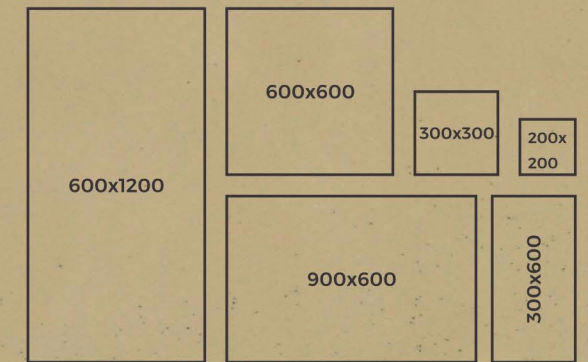

also available sizes