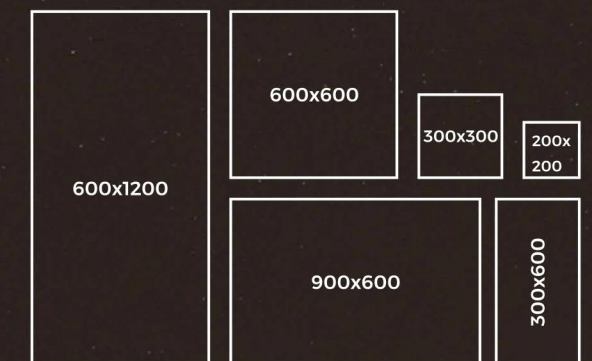

also available sizes