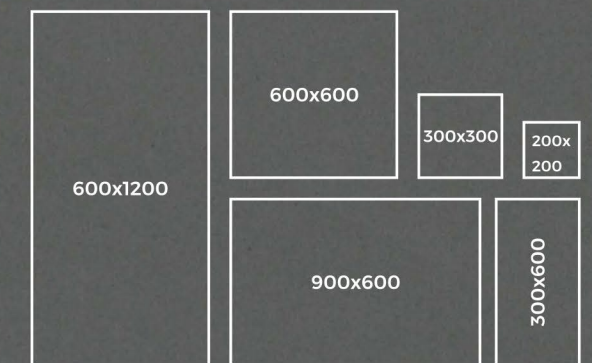

also available sizes