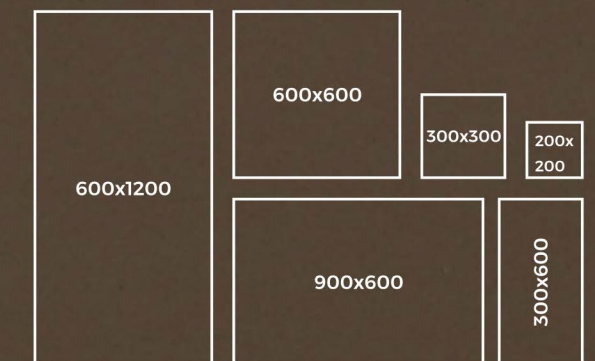

also available sizes